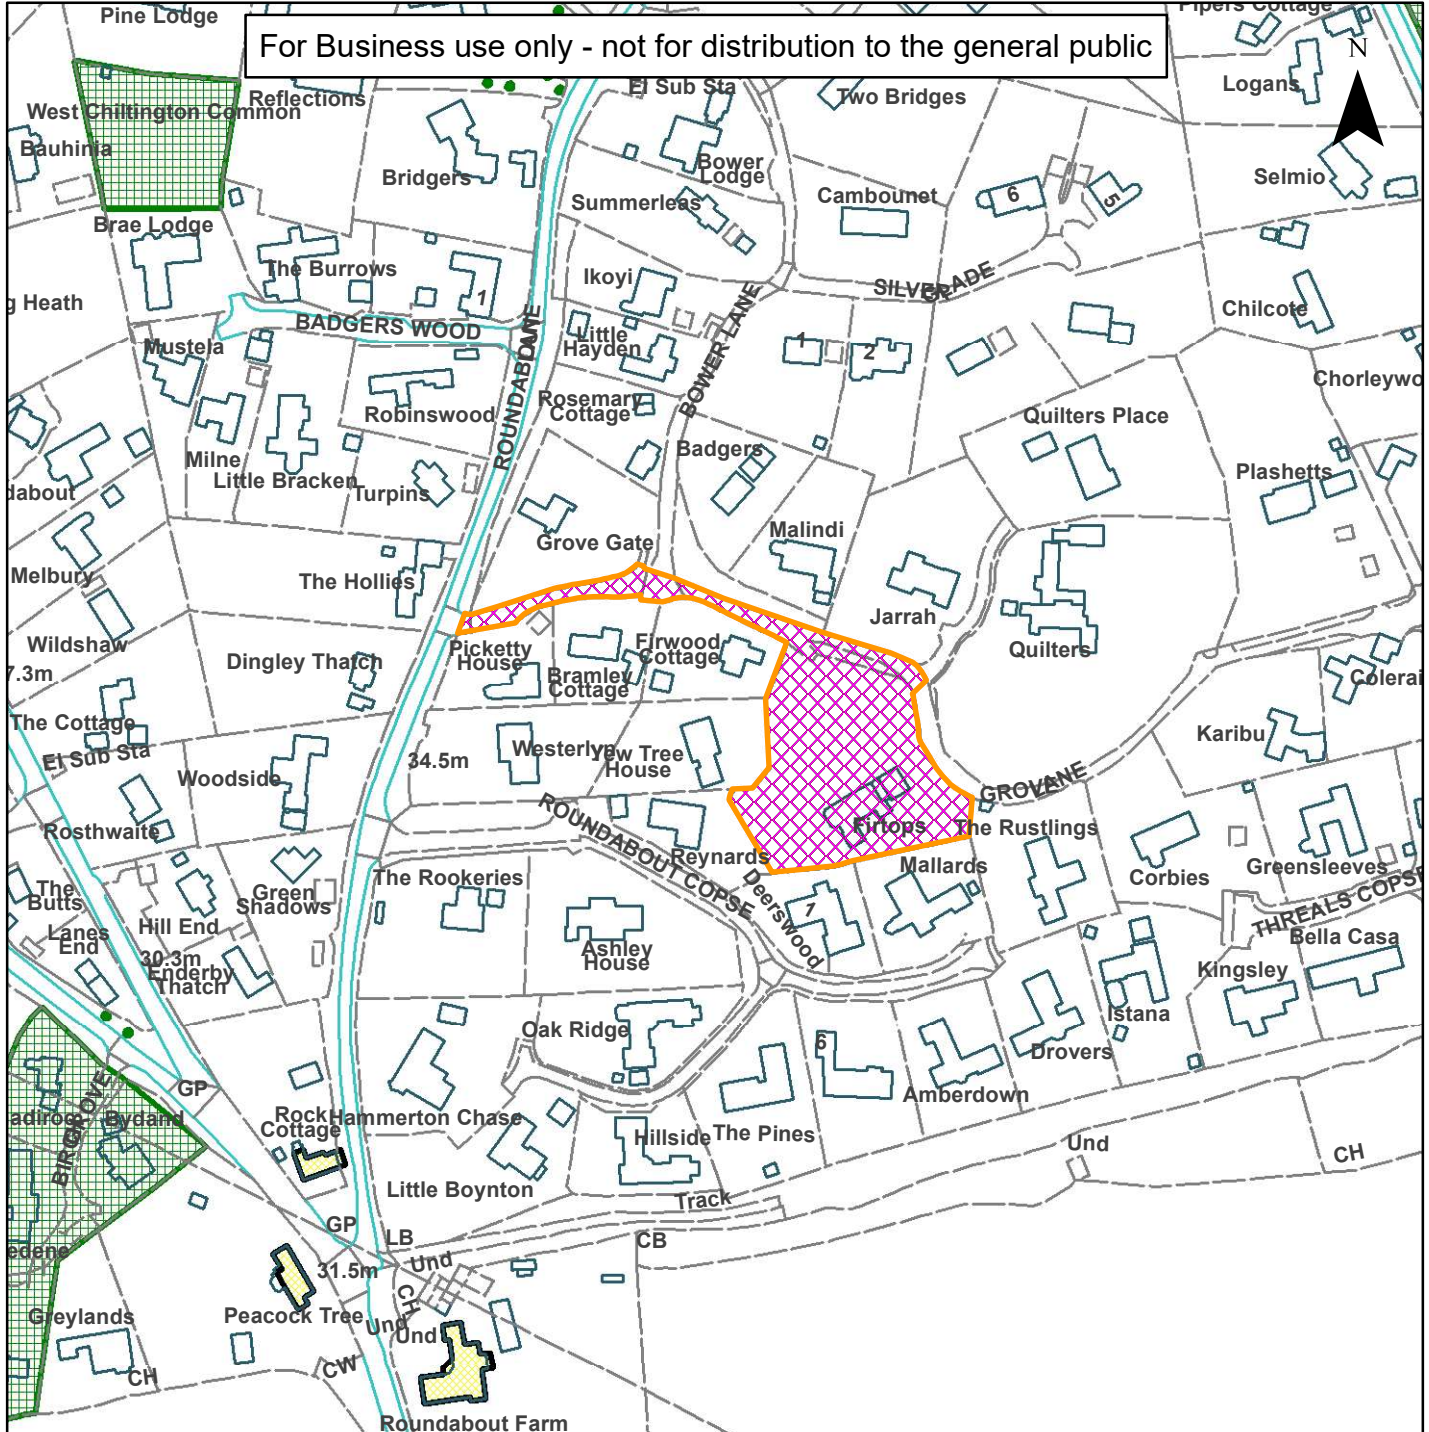

Firtops, Grove Lane, West Chiltington, RH20 2RD

Scale: 1:2,500

Reproduced from the Ordnance Survey map with permission of the Controller of Her Majesty's Stationery Office © Crown Copyright 2012.

Unauthorised reproduction infringes Crown Copyright and may lead to prosecution or civil proceedings.